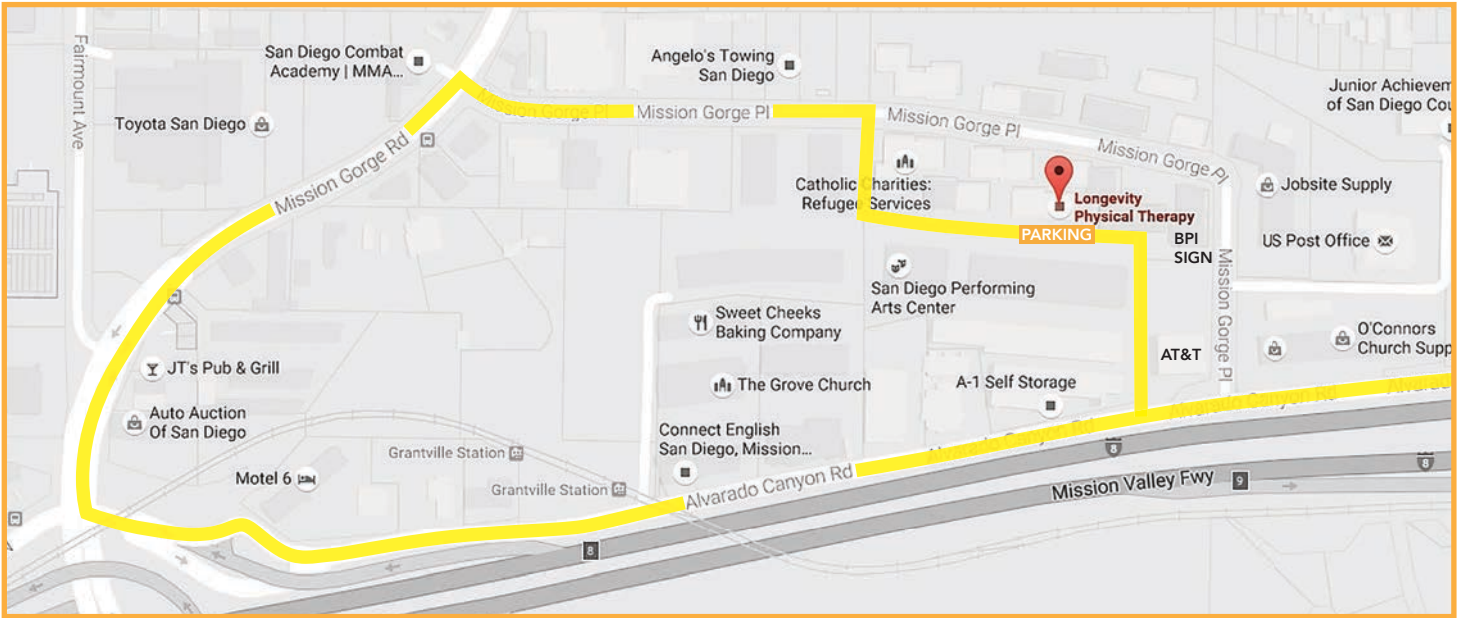

LONGEVITY

physical therapy

Additional Parking located behind Longevity's building

To get to the Additional Parking located behind Longevity's building, you can either:

1. Turn into the driveway by Church:SD and Catholic Charities off of Mission Gorge Place. Follow driveway until the third building where you will see Longevity signage on the doors, parking spaces will be on the right of the parking lot.
2. Turn into the driveway between A1 Self Storage and AT&T. Turn left at the stop sign. Longevity is the next building on the right. You will see Longevity signage on the doors, parking spaces will be on the left of the parking lot.